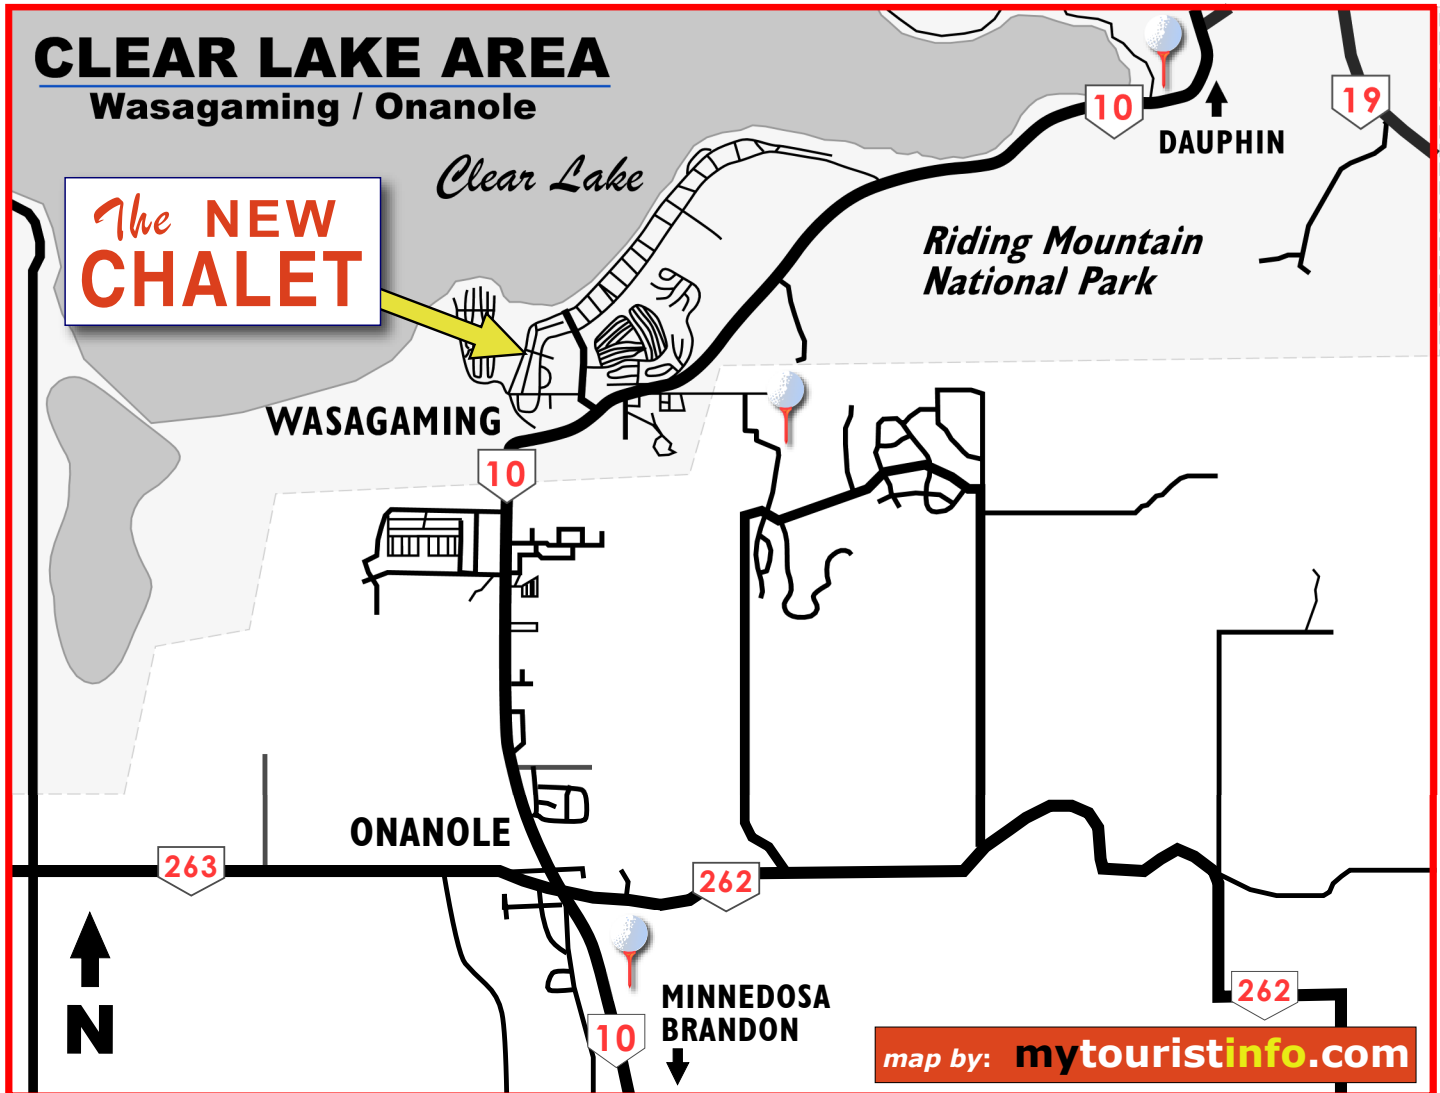

The NEW CHALET

116 Wasagaming Drive, Wasagaming, Riding Mountain National Park
Mail Address: Box 100, Wasagaming, Manitoba, Canada R0J 2H0
Phone: (204) 848-2892 Fax: (204) 848-4515

Website: www.thenewchalet.com

CLEAR LAKE AREA MAP

DIRECTIONS

- FROM THE SOUTH: 12 miles (20 km) beyond Erickson, past the town of Onanole (with the big Elk) 2.5 miles (4 km) over the hill into Riding Mountain National Park
- FROM THE NORTH: 42 miles (68 km) past Dauphin into Riding Mountain National Park, 3 miles (5 km) South East of the Clear Lake Golf Course, take entrance 2 or 1 into the townsite

*Hotel style accommodations in the heart of Wasagaming
on Clear Lake, in Riding Mountain National Park, Manitoba, Canada*

RESERVATIONS: (204) 848-2892