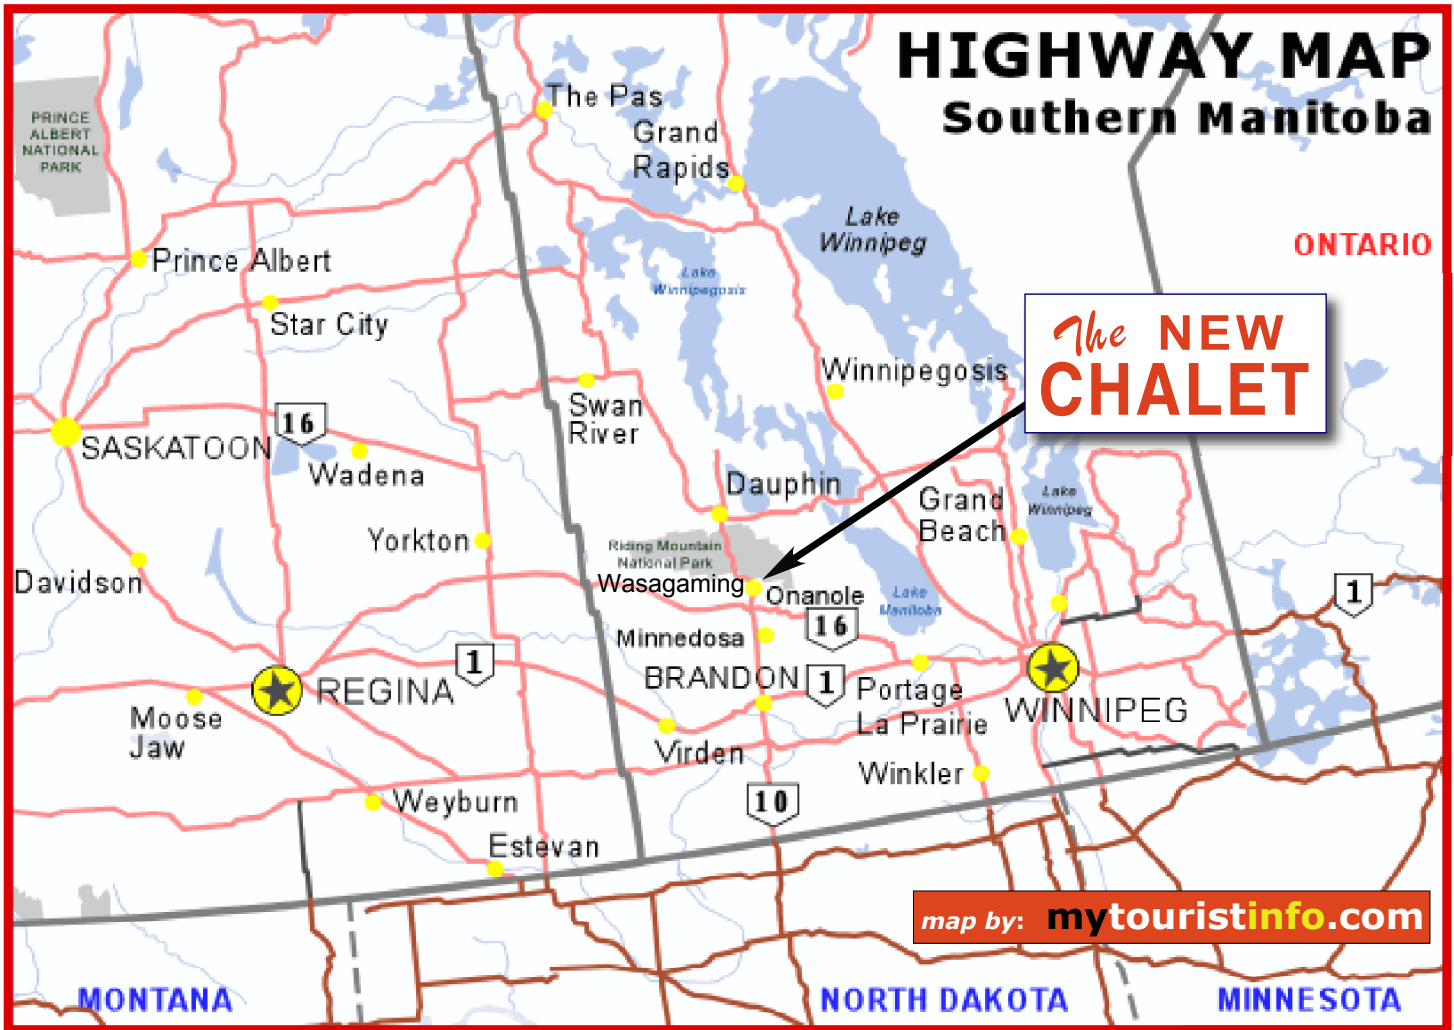

The NEW CHALET

116 Wasagaming Drive, Wasagaming, Riding Mountain National Park
Mail Address: Box 100, Wasagaming, Manitoba, Canada R0J 2H0
Phone: (204) 848-2892 Fax: (204) 848-4515

Website: www.thenewchalet.com

MANITOBA HIGHWAY MAP

DIRECTIONS

- 60 miles (100 km) 1 hour north of Brandon on Highway 10
- 161 miles (260 km) 3.25 hours north west of Winnipeg on highways 1 (Trans-Canada), 16 (Yellowhead), and Highway 10.
- 125 miles (201 km) 2 hours north of the U.S. border on highway 10 (USA 83)